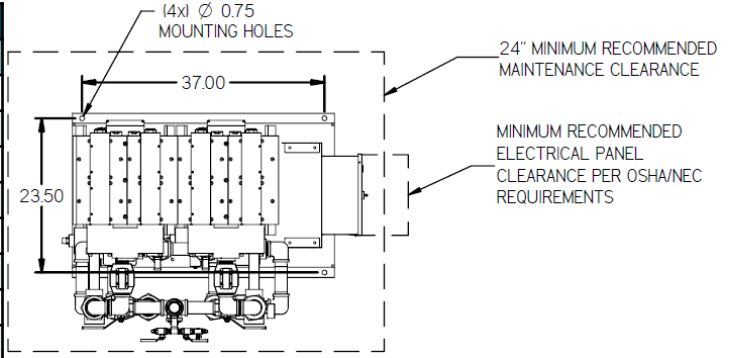

| Dimensions |       |        |       |        |       |       |        |
|------------|-------|--------|-------|--------|-------|-------|--------|
| Model      | Dim A | Dim A1 | Dim B | Dim B1 | Dim C | Inlet | Outlet |
| LDD0058    | 40.0" | 40.0"  | 25.0" | 25.0"  | 44.5" | ½"    | ½"     |
| LDD0108    | 40.0" | 40.0"  | 25.0" | 25.0"  | 44.5" | ½"    | ½"     |
| LDD0208    | 40.0" | 45.0"  | 25.0" | 26.5"  | 46.4" | ½"    | ½"     |
| LDD0308    | 40.0" | 45.0"  | 25.0" | 26.5"  | 56.8" | ½"    | ½"     |
| LDD0458    | 40.0" | 46.5"  | 25.0" | 25.0"  | 44.5" | ¾"    | ¾"     |
| LDD0608    | 40.0" | 50.0"  | 25.0" | 26.6"  | 51.2" | ¾"    | ¾"     |
| LDD1008    | 40.0" | 41.1"  | 25.0" | 25.0"  | 69.1" | 1"    | 1 ½"   |
| LDD1258    | 40.0" | 41.1"  | 25.0" | 25.0"  | 81.3" | 1"    | 1 ½"   |
| LDD2008    | 40.0" | 46.5"  | 25.0" | 34.8"  | 69.3" | 1 ½"  | 1 ½"   |